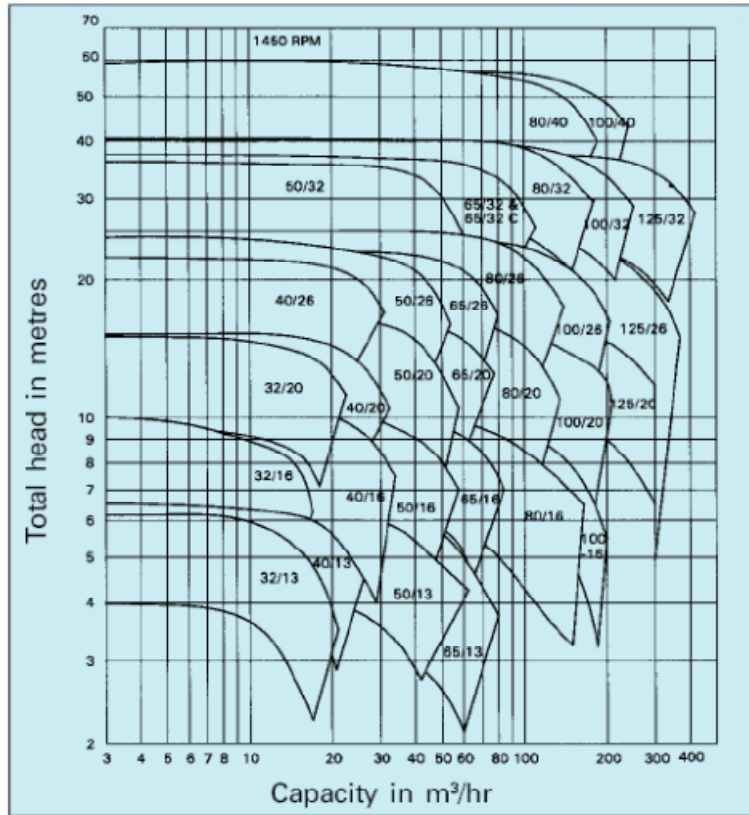

Family Curve of CE Pump at 1450 rpm

Family Curve of CE Pump at 2900 rpm

KIRLOSKAR CENTRIFUGAL PUMPS : CE SERIES