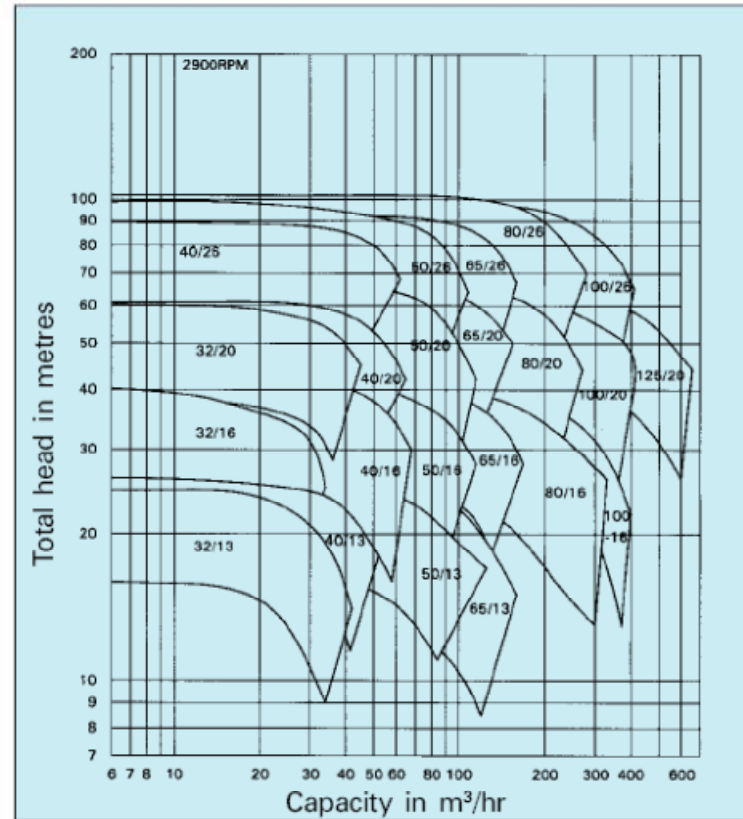

Family Curve of CE Pump at 1450 rpm

Family Curve of CE Pump at 2900 rpm

KIRLOSKAR CENTRIFUGAL PUMPS : CE SERIES