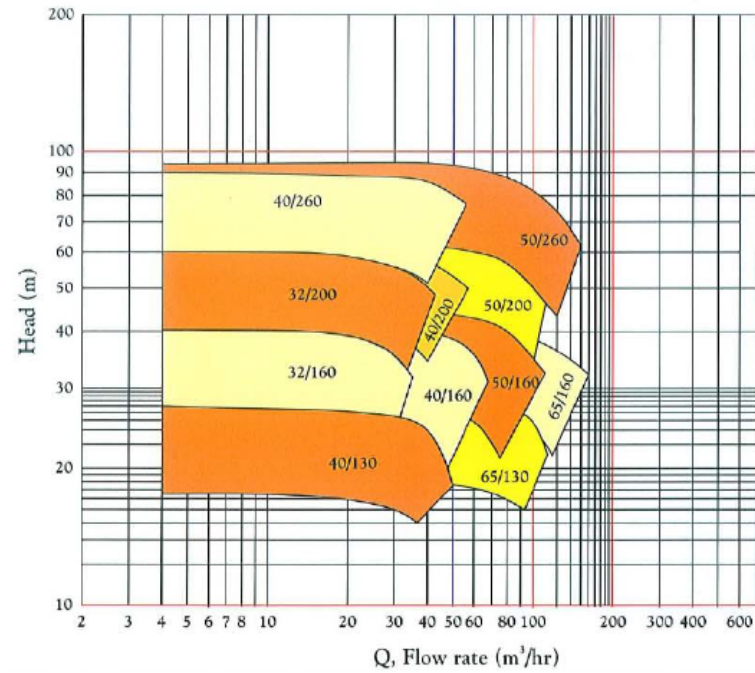

FAMILY CURVES :

iCP Family range 1450 RPM

iCP Family range 2900 RPM

KIRLOSKAR BROTHER LTD. PUMP SERIES : i-CP