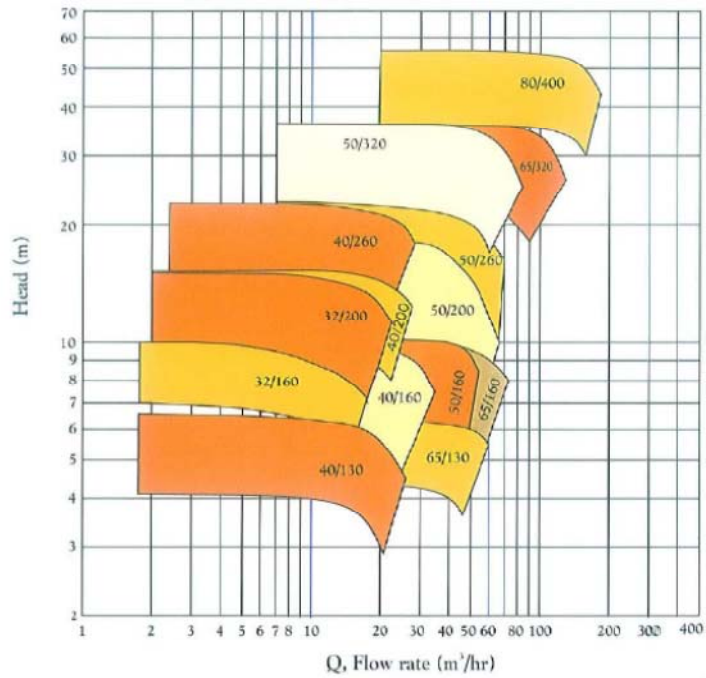

FAMILY CURVES :

iCP Family range 1450 RPM

iCP Family range 2900 RPM

KIRLOSKAR BROTHER LTD. PUMP SERIES : i-CP